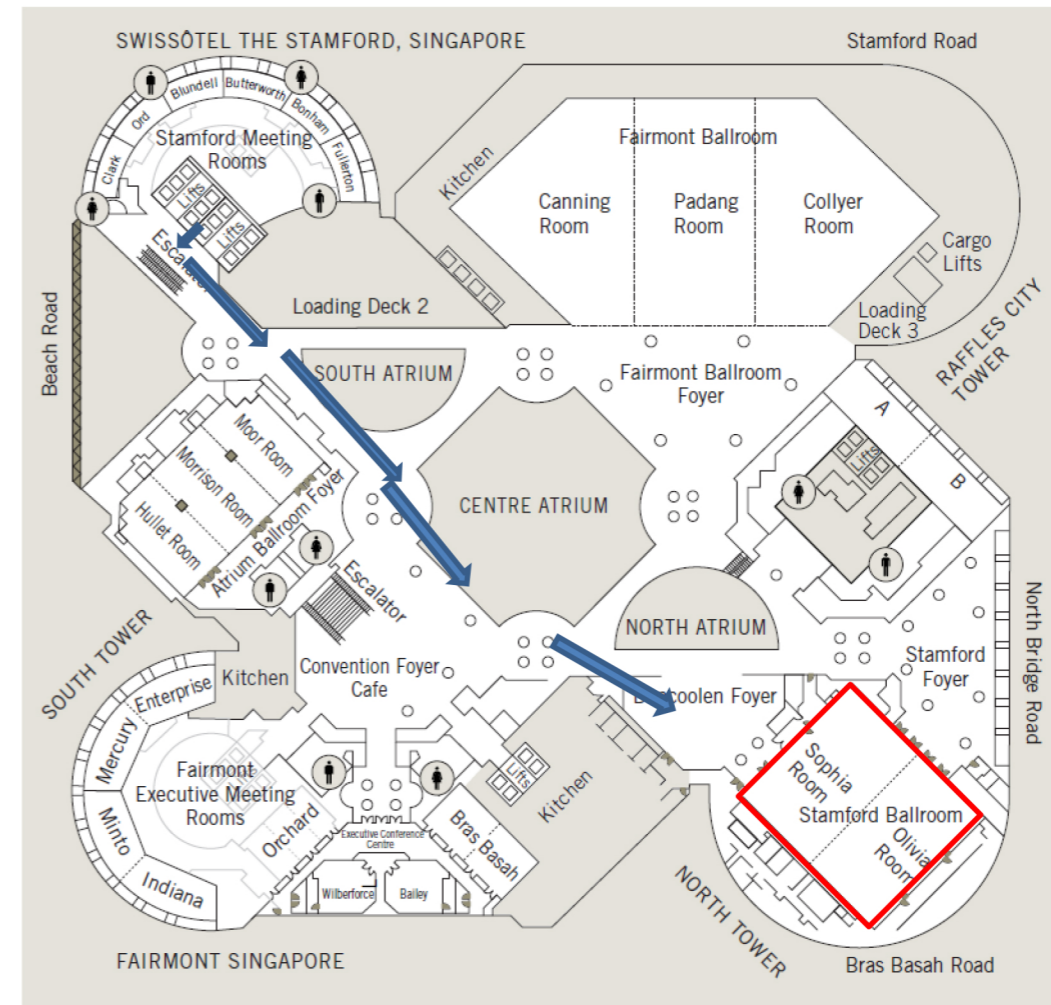

# Arrival Flow for Guest – (From Swissotel Lobby) – Option 1

1. From Bras Basah Road to Swissotel Drive Way via car

2. Enter Swissotel Lobby and take guest lift to level 4

3. Take lift to level 4 and proceed to Stamford Ballroom

# Arrival Flow for Guest – (From Swissotel Lobby) – Option 2

1. From Bras Basah Road to Swissotel Drive Way via car

2. Enter Swissotel Lobby and take escalator beside TWG to level 4

3. Take lift to level 4 and proceed to Stamford Ballroom