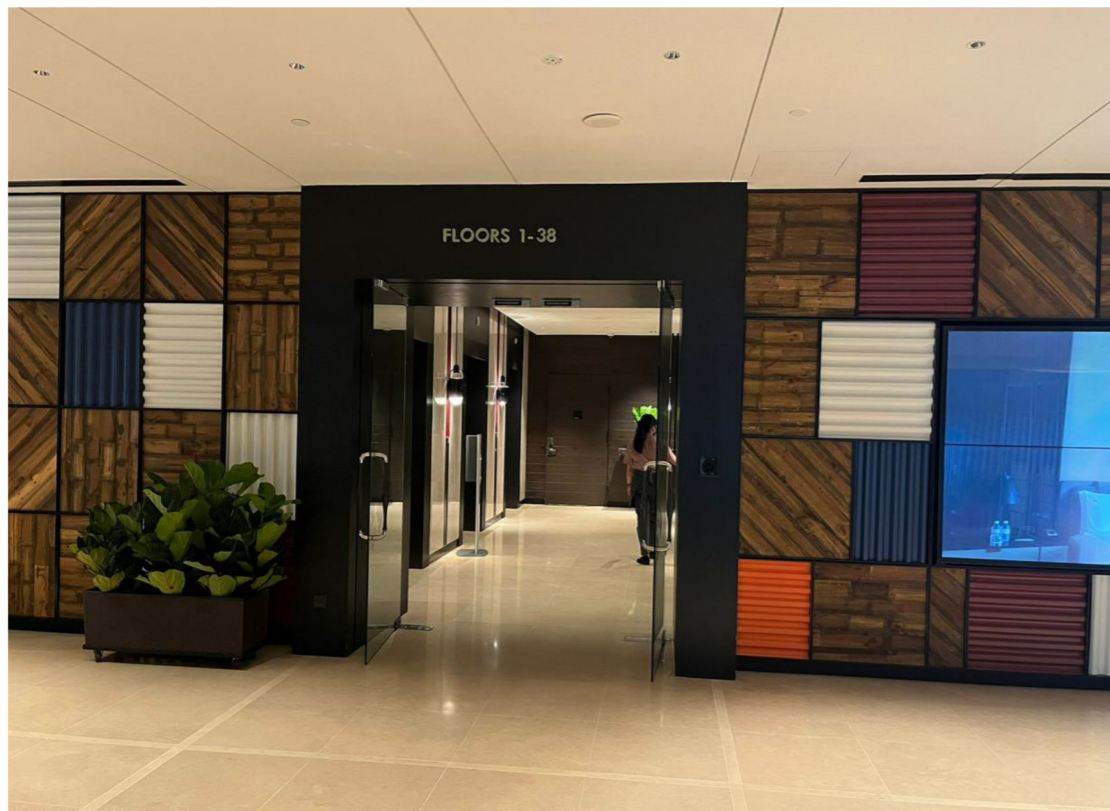

# Arrival Flow for Guest – (From Swissotel Lobby) – Option 1

1. From Bras Basah Road to Swissotel Drive Way via car

2. Enter Swissotel Lobby and take guest lift to level 4

3. Take lift to level 4 and proceed to Stamford Ballroom

# Arrival Flow for Guest – (From Swissotel Lobby) – Option 2

1. From Bras Basah Road to Swissotel Drive Way via car

2. Enter Swissotel Lobby and take escalator beside TWG to level 4

3. Take lift to level 4 and proceed to Stamford Ballroom